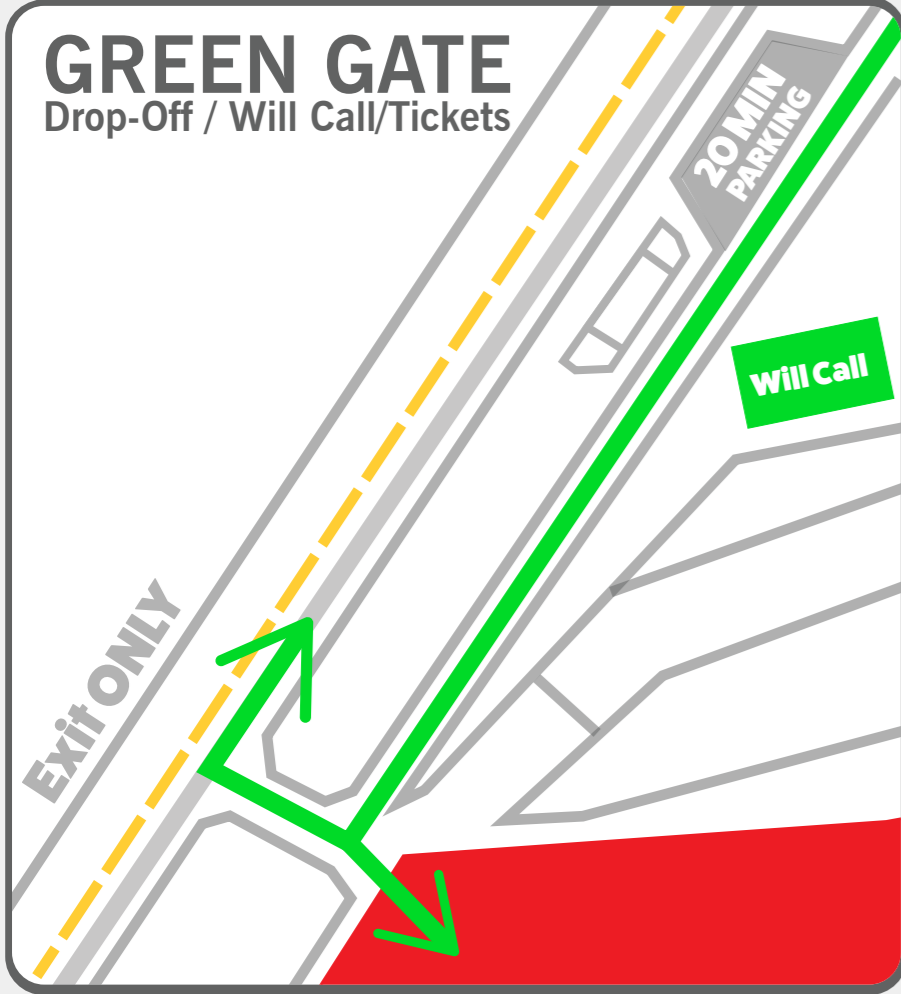

Entering

THE ALASKA STATE FAIR
MONDAY - FRIDAY

YELLOW INFIELD

- Lane 3 General Parking
- Lane 2 Accessible & General Parking
- Lane 1 Permits Only
- Exit Lane

YELLOW PARKING

- Lane 3 General Parking
- Lane 2 General Parking
- Lane 1 Accessible & General Parking

ORANGE ACCESS

- Lane 3 Accessible & General Parking
- Lane 2 Accessible & General Parking
- Lane 1 Permit and Premier Parking
- Exit Lane

RED ACCESS

- Lane 4 Permits
- Lane 3 RV & Tenting
- Lane 2 Accessible & General Parking
- Lane 1 Accessible & General Parking