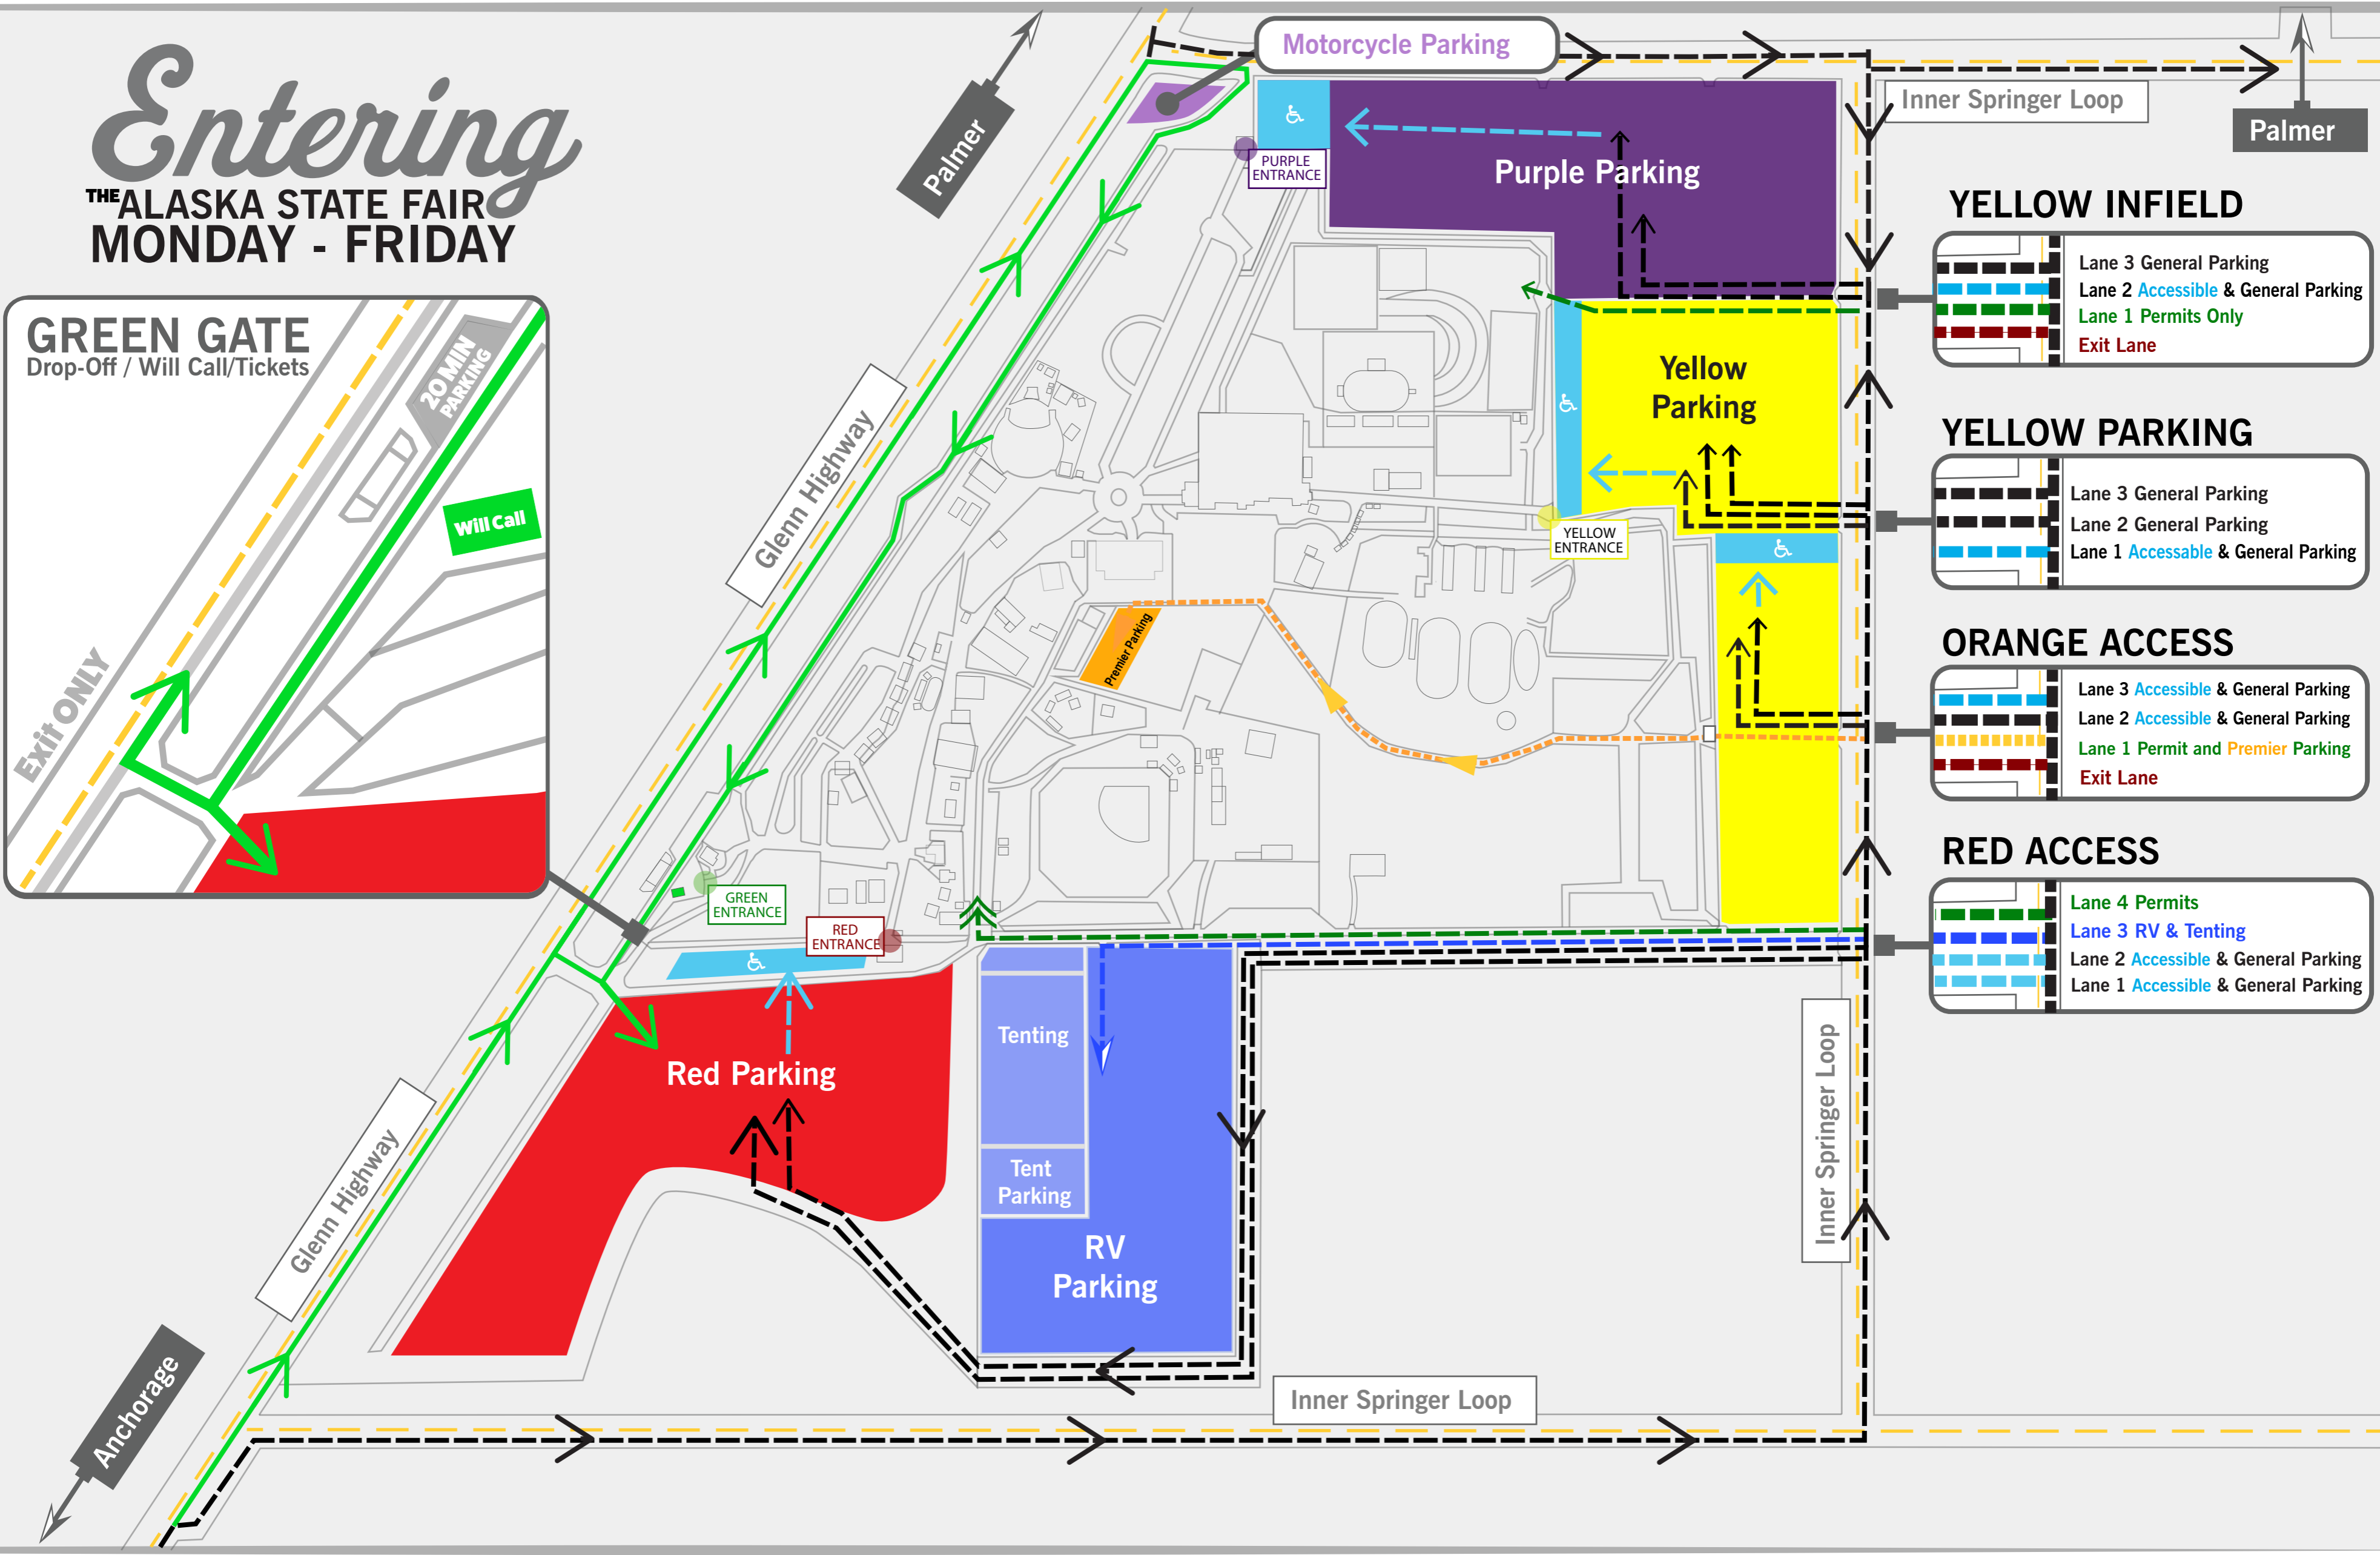

Entering

THE ALASKA STATE FAIR
MONDAY - FRIDAY

YELLOW INFIELD

- Lane 3 General Parking
- Lane 2 Accessible & General Parking
- Lane 1 Permits Only
- Exit Lane

YELLOW PARKING

- Lane 3 General Parking
- Lane 2 General Parking
- Lane 1 Accessible & General Parking

ORANGE ACCESS

- Lane 3 Accessible & General Parking
- Lane 2 Accessible & General Parking
- Lane 1 Permit and Premier Parking
- Exit Lane

RED ACCESS

- Lane 4 Permits
- Lane 3 RV & Tenting
- Lane 2 Accessible & General Parking
- Lane 1 Accessible & General Parking