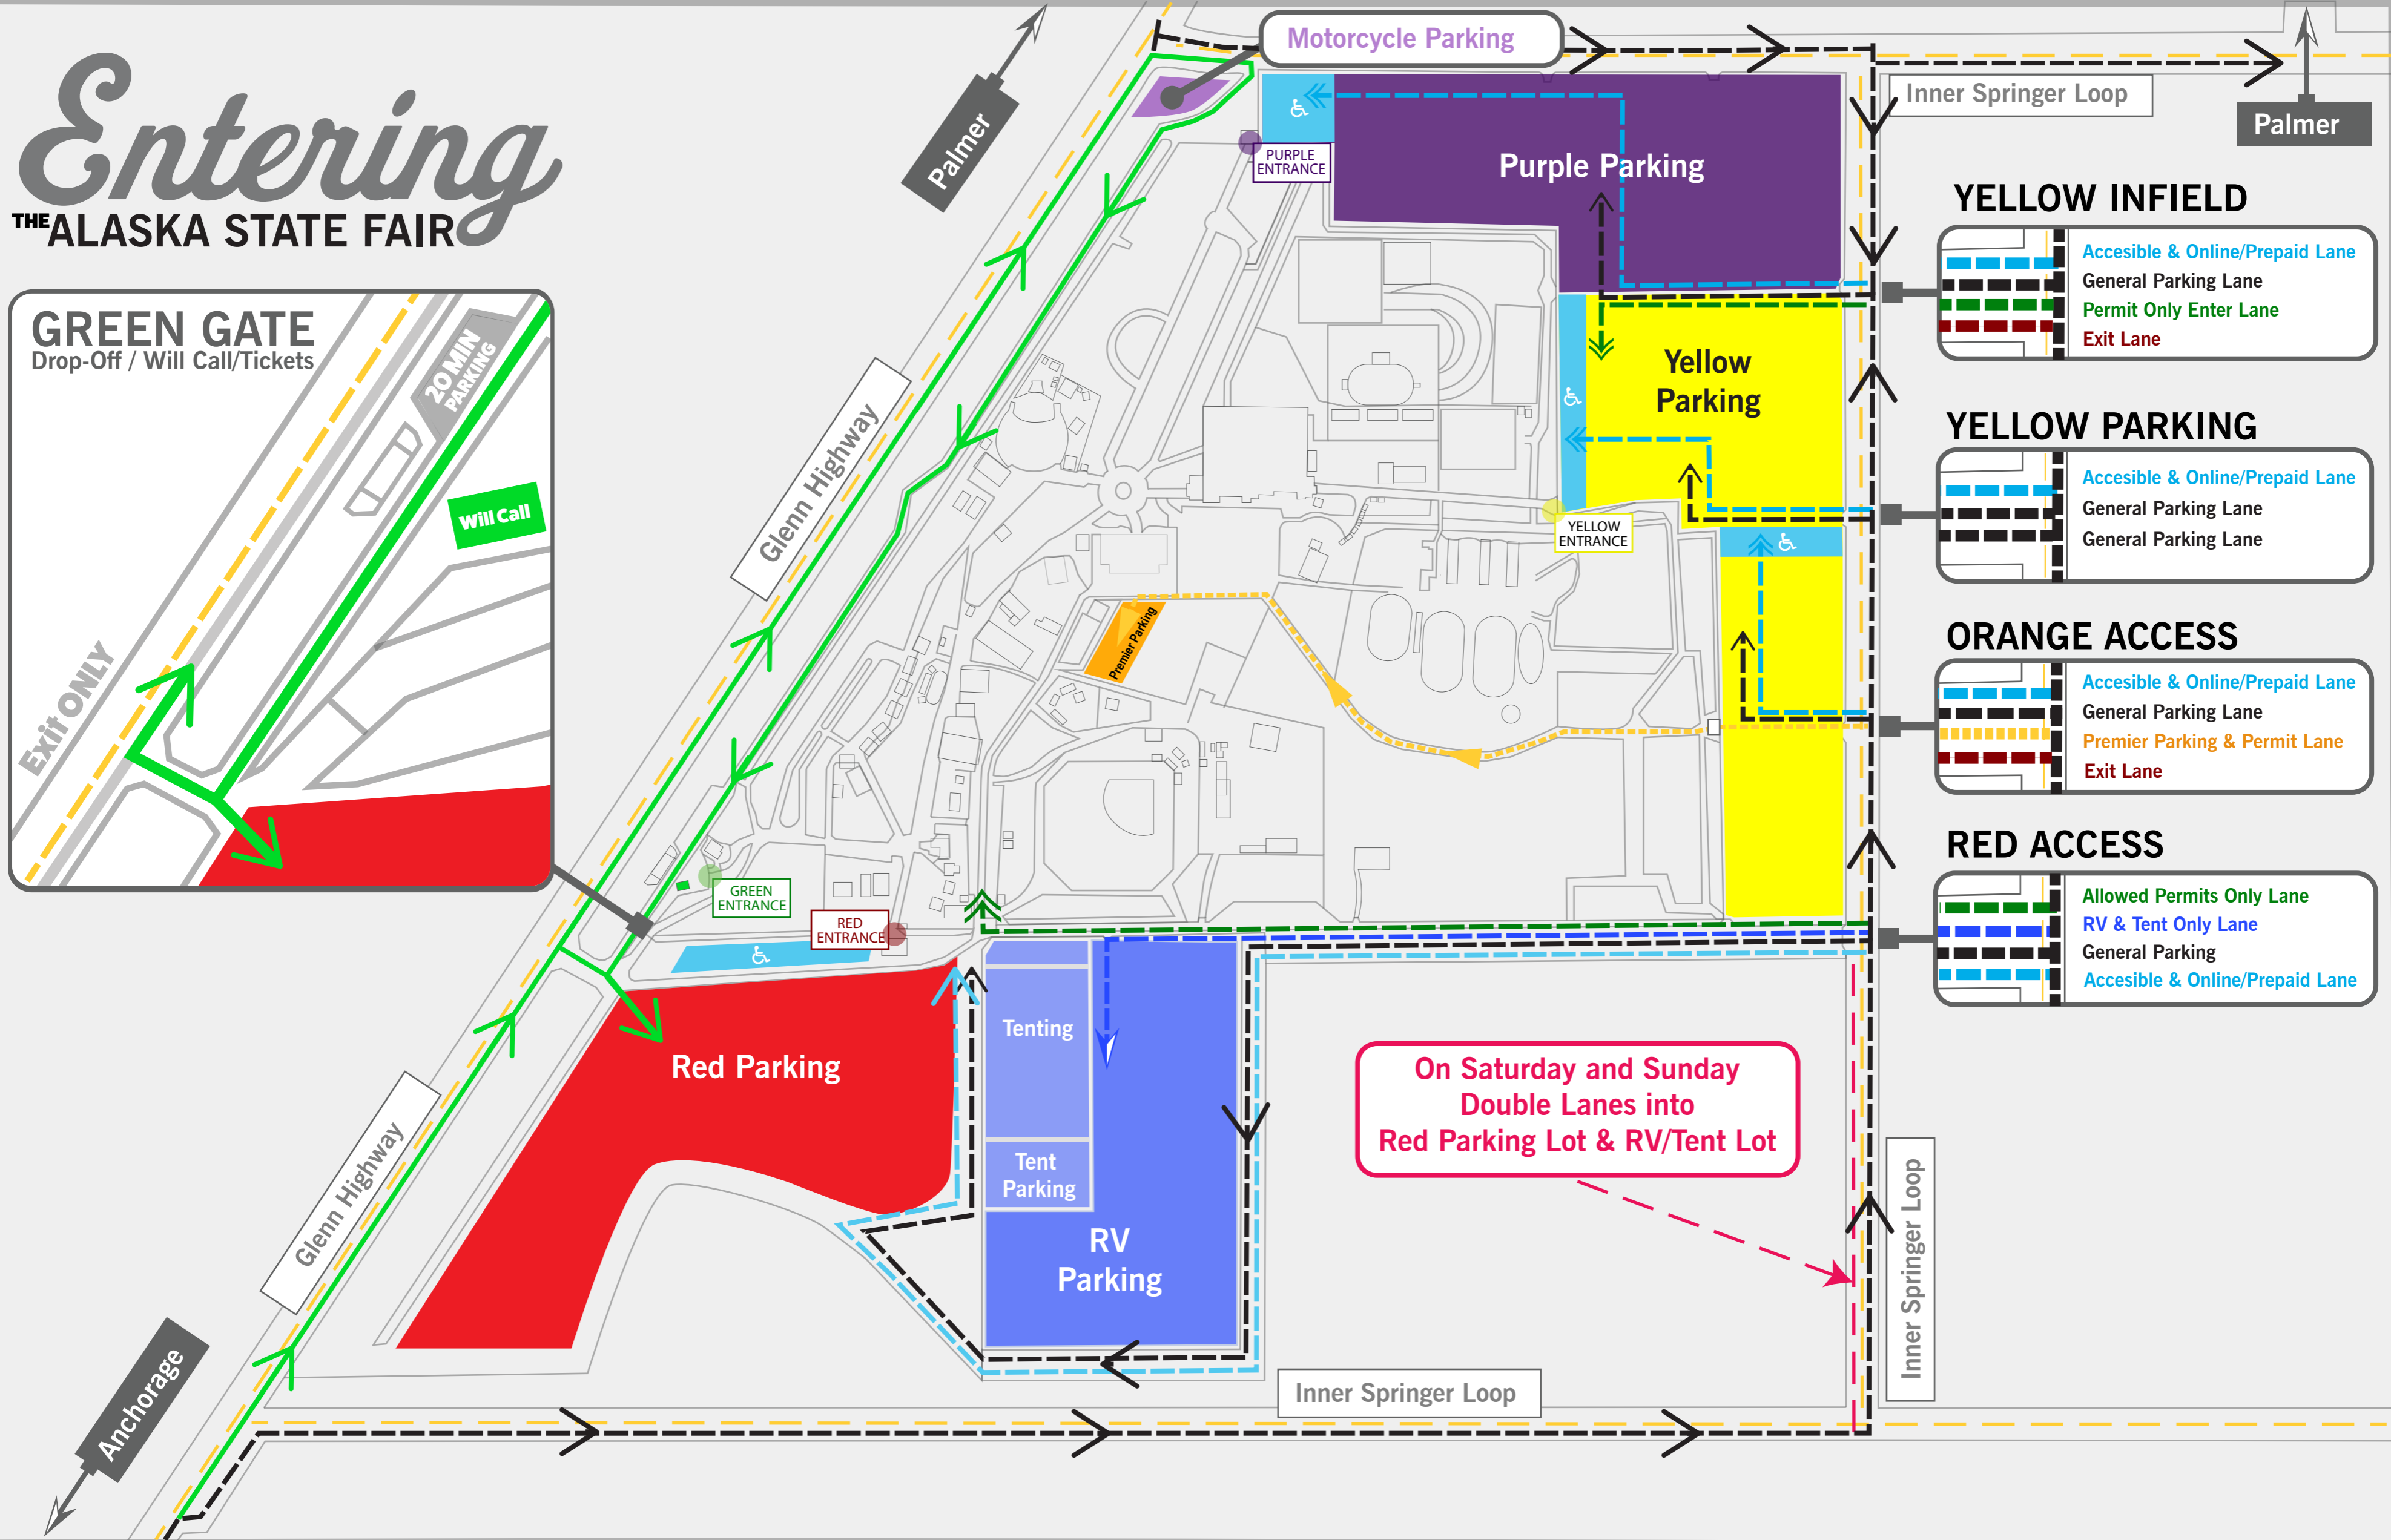

## GREEN GATE Drop-Off / Will Call/Tickets

### YELLOW INFIELD

- Accessible & Online/Prepaid Lane
- General Parking Lane
- Permit Only Enter Lane
- Exit Lane

### ORANGE ACCESS

- Accessible & Online/Prepaid Lane
- General Parking Lane
- Premier Parking & Permit Lane
- Exit Lane

### RED ACCESS

- Allowed Permits Only Lane
- RV & Tent Only Lane
- General Parking
- Accessible & Online/Prepaid Lane

**On Saturday and Sunday  
Double Lanes into  
Red Parking Lot & RV/Tent Lot**