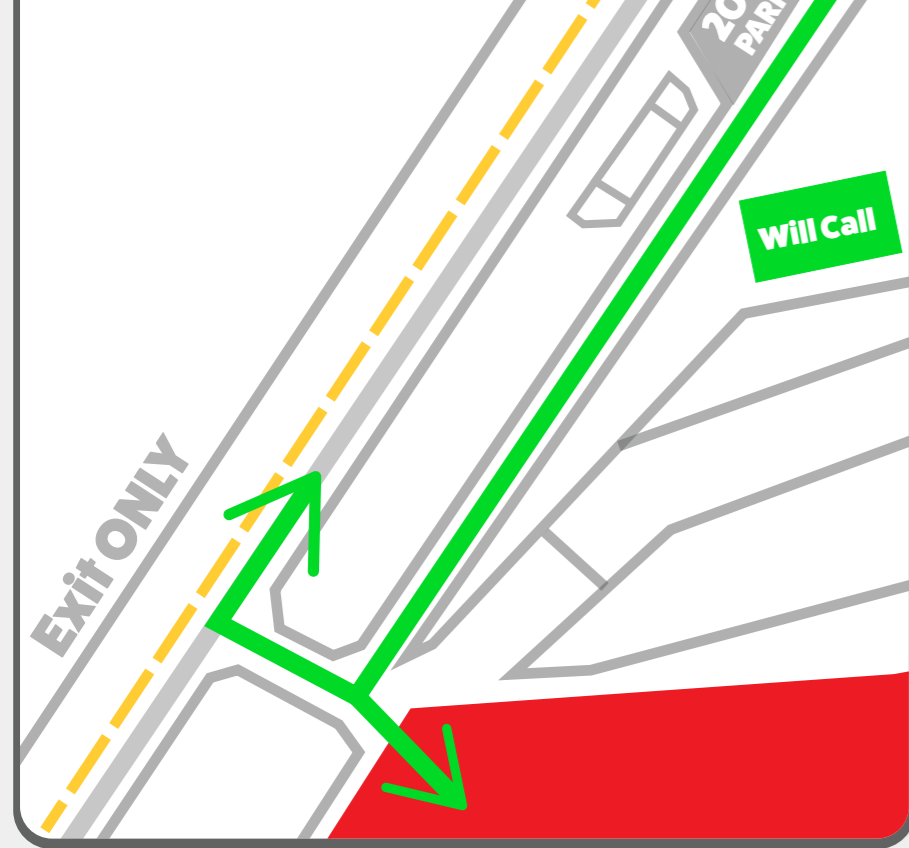

## GREEN GATE Drop-Off / Will Call/Tickets

### RED ACCESS

- Allowed Permits Only Lane
- RV & Tent Only Lane
- General Parking
- Accessible & Online/Prepaid Lane

**On Saturday and Sunday  
Double Lanes into  
Red Parking Lot & RV/Tent Lot**